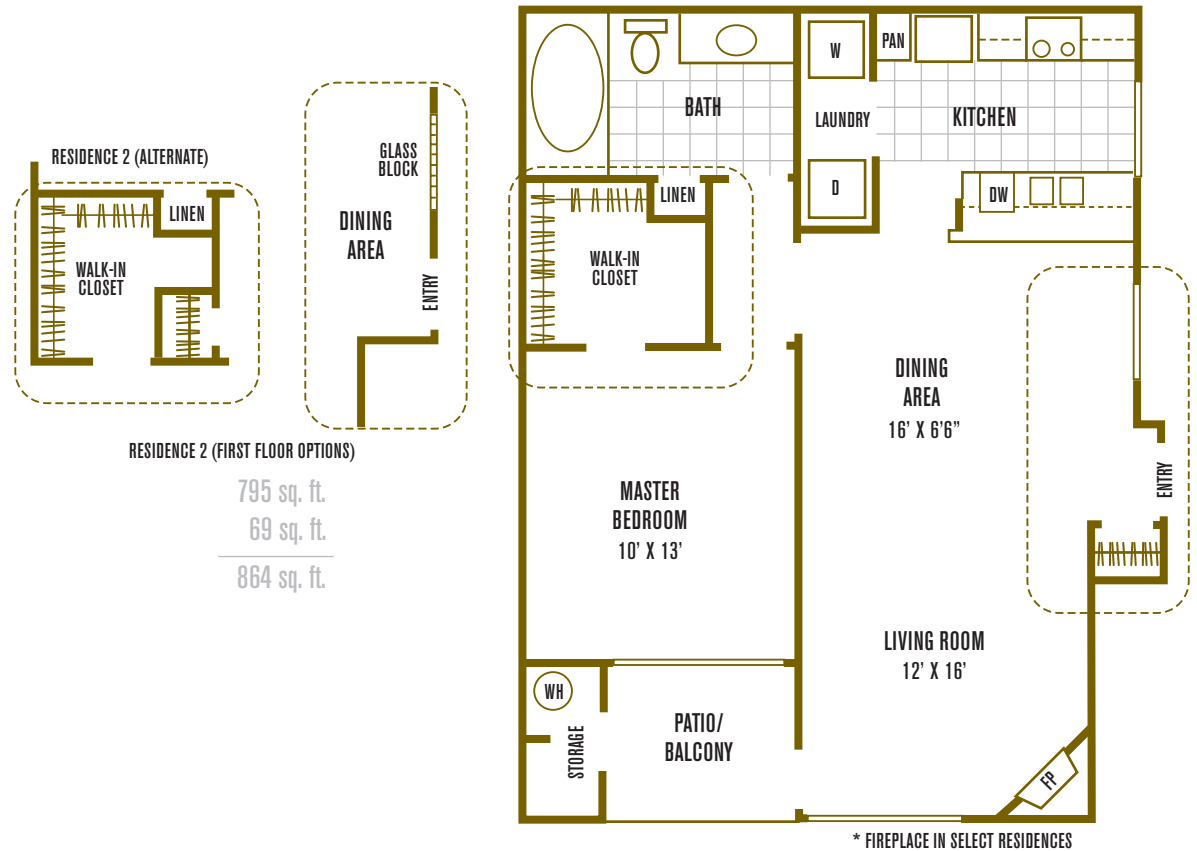

ALICANTE

APARTMENT HOMES

27662 Aliso Creek Road
 Aliso Viejo, CA 92656
 p: 949.716.6300 | f: 949.716.6305

www.ExperienceAlicante.com

This distinctive residence offers stylish design complemented by luxurious features, including glass block windows, soaring nine-foot ceilings with crown molding, a large walk-in closet and a gas-lit fireplace framed by a carved wooden mantel.

residence 2

1 Bedroom | 1 Bathroom | 805 sq. ft. (first floor) 69 sq. ft. (storage & patio)

notes: _____

All room dimensions and square footages are approximate.